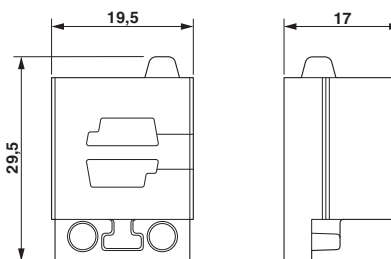

Technical data

Dimensions

Conductor sealing range	AS-i cable
Length	29.5 mm
Width	19.5 mm
Height	17 mm

Ambient conditions

Ambient temperature (operation)	-40 °C ... 125 °C (static)
---------------------------------	----------------------------

Drawings

Dimensional drawing

Dimensional drawing